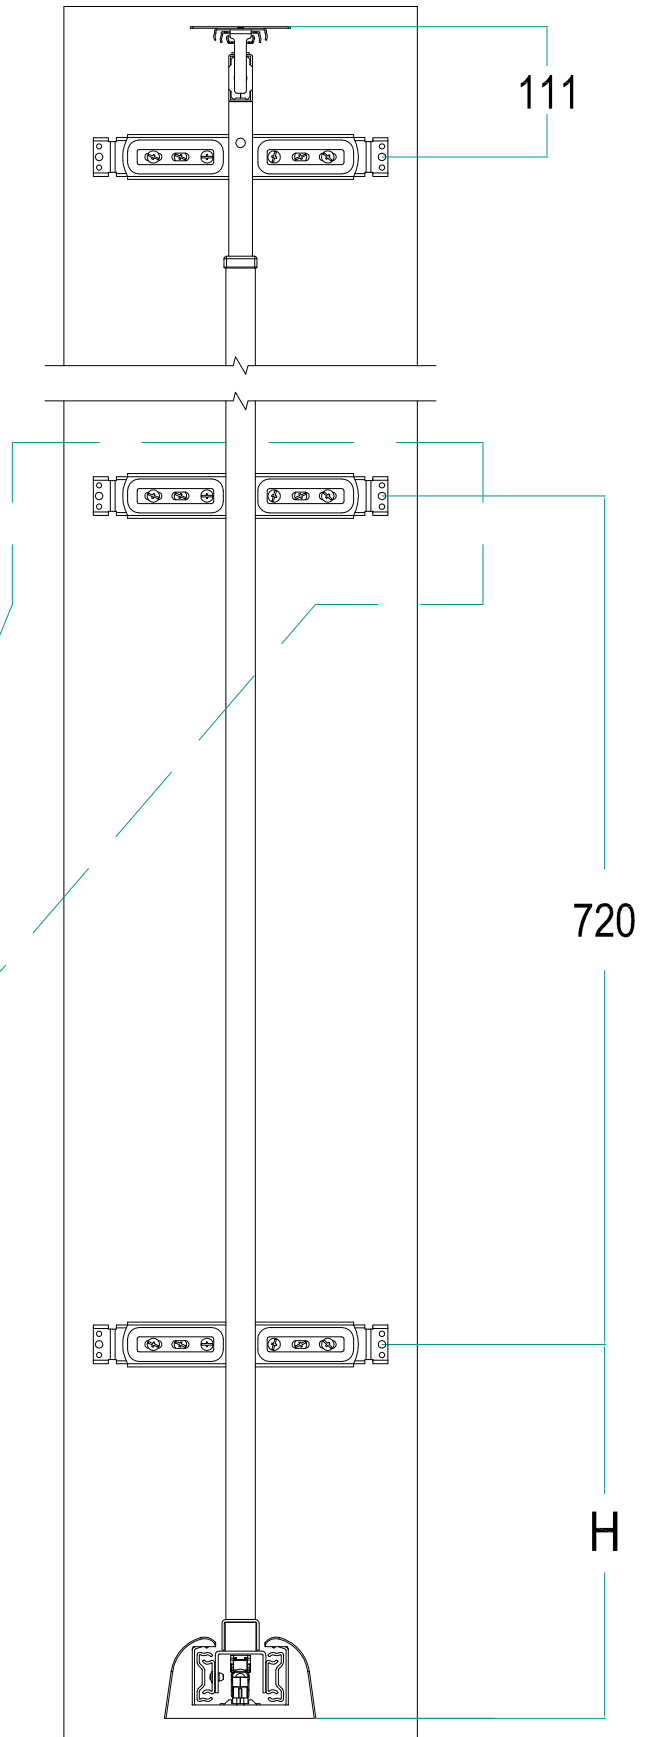

Cod.	L [mm]
800ST30	240
800ST40	340
800ST45	390
800ST50	440
800ST60	540

1

2

Staffa aggiuntiva solo per telai ALTI
Additional bracket only for HIGH frames

Prodotto / Product	H [mm]
852	317.5
859	325

3

4

5