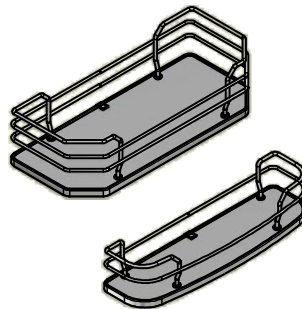

Meccanismi - Mechanisms

MASTER - Colonna estrazione totale / Total extraction reversible Column

Art. **808**

CHIUSO
Closed

APERTO
Open

1808
Ellite (E)
Oval Wire 10x4mm
Bilaminated 5mm Panel

1808SAG
Dim. Cesti / Dim. Baskets -

Cod.	D x E [mm]
40SAG	285 x 140
40	310 x 225
45SAG	335 x 140
45	360 x 225
50SAG	385 x 140
50	410 x 225
60SAG	485 x 140
60	510 x 225

Standard (N)
Cesto in Filo
Wire Basket

DeLuxe (W)
Wire Basket
Melamine 12mm Panel

Hyper (Y)
Sheet metal Basket
Fe360 Tickness 1,2mm

Ikona (K)
Aluminium AISI6061 Basket
Melamine 12mm Panel

MASTER - Colonna estrazione totale reversibile / *Total extraction reversible Column*
808 A (E) (AS) / 45 CG
Altezza / Height -

Code	H [mm]	n° Basket
A	1765	12 (6+6)
B	1140	8 (4+4)
M	840	6 (3+3)
S	575	4 (2+2)

Misure Imballo - Packaging Dimensions -

Cod.	L [mm]	W [mm]	Size Packaging A [mm]	Size Packaging B [mm]	Size Packaging M [mm]	Size Packaging S [mm]
40	400	357	1760x340x120	1220x340x120	1220x340x120	750x340x120
45	450	407	1760x390x120	1220x390x120	1220x390x120	750x390x120
50	500	457	1760x440x120	1220x440x120	1220x440x120	750x440x120
60	600	557	1760x540x120	1220x540x120	1220x540x120	750x540x120