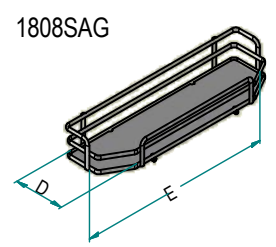

Meccanismi - Mechanisms

MASTER - Colonna estrazione totale / Total extraction reversible Column

Art. **808**

CHIUSO
Closed

APERTO
Open

1808
Ellite (E)
Oval Wire 10x4mm
Bilaminated 5mm Panel

1808SAG
Dim. Cesti / Dim. Baskets -

Cod.	D x E [mm]
40SAG	285 x 140
40	310 x 225
45SAG	335 x 140
45	360 x 225
50SAG	385 x 140
50	410 x 225
60SAG	485 x 140
60	510 x 225

Standard (N)
Cesto in Filo
Wire Basket

DeLuxe (W)
Wire Basket
Melamine 12mm Panel

Hyper (Y)
Sheet metal Basket
Fe360 Tickness 1,2mm

Ikona (K)
Aluminium AISI6061 Basket
Melamine 12mm Panel

MASTER - Colonna estrazione totale reversibile / *Total extraction reversible Column*
808 A (E) (AS) / 45 CG
Altezza / Height -

Code	H [mm]	n° Basket
A	1765	12 (6+6)
B	1140	8 (4+4)
M	840	6 (3+3)
S	575	4 (2+2)

Misure Imballo - Packaging Dimensions -

Cod.	L [mm]	W [mm]	Size Packaging A [mm]	Size Packaging B [mm]	Size Packaging M [mm]	Size Packaging S [mm]
40	400	357	1760x340x120	1220x340x120	1220x340x120	750x340x120
45	450	407	1760x390x120	1220x390x120	1220x390x120	750x390x120
50	500	457	1760x440x120	1220x440x120	1220x440x120	750x440x120
60	600	557	1760x540x120	1220x540x120	1220x540x120	750x540x120