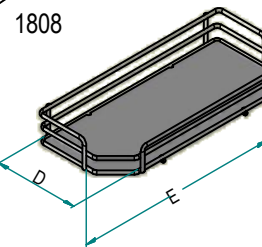

Meccanismi - Mechanisms

MASTER - Colonna estrazione totale / Total extraction reversible Column

Art. **808**

CHIUSO
Closed

APERTO
Open

1808
Ellite (E)
Oval Wire 10x4mm
Bilaminated 5mm Panel

1808SAG
Dim. Cesti / Dim. Baskets -

Cod.	D x E [mm]
40SAG	285 x 140
40	310 x 225
45SAG	335 x 140
45	360 x 225
50SAG	385 x 140
50	410 x 225
60SAG	485 x 140
60	510 x 225

Standard (N)
Cesto in Filo
Wire Basket

DeLuxe (W)
Wire Basket
Melamine 12mm Panel

Hyper (Y)
Sheet metal Basket
Fe360 Tickness 1,2mm

Ikona (K)
Aluminium AISI6061 Basket
Melamine 12mm Panel

MASTER - Colonna estrazione totale reversibile / *Total extraction reversible Column*
808 A (E) (AS) / 45 CG
Altezza / Height -

Code	H [mm]	n° Basket
A	1765	12 (6+6)
B	1140	8 (4+4)
M	840	6 (3+3)
S	575	4 (2+2)

Misure Imballo - Packaging Dimensions -

Cod.	L [mm]	W [mm]	Size Packaging A [mm]	Size Packaging B [mm]	Size Packaging M [mm]	Size Packaging S [mm]
40	400	357	1760x340x120	1220x340x120	1220x340x120	750x340x120
45	450	407	1760x390x120	1220x390x120	1220x390x120	750x390x120
50	500	457	1760x440x120	1220x440x120	1220x440x120	750x440x120
60	600	557	1760x540x120	1220x540x120	1220x540x120	750x540x120