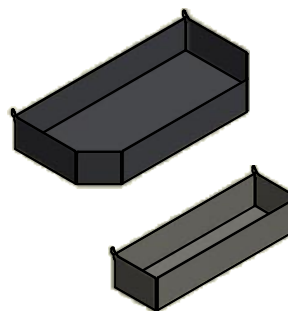

Meccanismi - Mechanisms

MASTER - Colonna estrazione totale / Total extraction reversible Column

Art. **808**

CHIUSO
Closed

APERTO
Open

1808
Ellite (E)
Oval Wire 10x4mm
Bilaminated 5mm Panel

1808SAG
Dim. Cesti / Dim. Baskets -

Cod.	D x E [mm]
40SAG	285 x 140
40	310 x 225
45SAG	335 x 140
45	360 x 225
50SAG	385 x 140
50	410 x 225
60SAG	485 x 140
60	510 x 225

Standard (N)
Cesto in Filo
Wire Basket

DeLuxe (W)
Wire Basket
Melamine 12mm Panel

Hyper (Y)
Sheet metal Basket
Fe360 Tickness 1,2mm

Ikona (K)
Aluminium AISI6061 Basket
Melamine 12mm Panel

MASTER - Colonna estrazione totale reversibile / *Total extraction reversible Column*
808 A (E) (AS) / 45 CG
Altezza / Height -