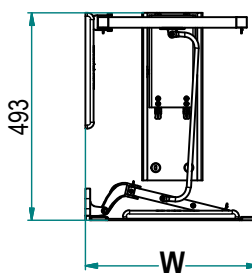

Meccanismi - Mechanisms

MASTER - Colonna estrazione totale / Total extraction reversible Column

Art. **808**

CHIUSO
Closed

APERTO
Open

1808
Ellite (E)
Oval Wire 10x4mm
Bilaminated 5mm Panel

1808SAG
Dim. Cesti / Dim. Baskets -

Cod.	D x E [mm]
40SAG	285 x 140
40	310 x 225
45SAG	335 x 140
45	360 x 225
50SAG	385 x 140
50	410 x 225
60SAG	485 x 140
60	510 x 225

Standard (N)
Cesto in Filo
Wire Basket

DeLuxe (W)
Wire Basket
Melamine 12mm Panel

Hyper (Y)
Sheet metal Basket
Fe360 Tickness 1,2mm

Ikona (K)
Aluminium AISI6061 Basket
Melamine 12mm Panel

MASTER - Colonna estrazione totale reversibile / *Total extraction reversible Column*
808 A (E) (AS) / 45 CG
Altezza / Height -

Code	H [mm]	n° Basket
A	1765	12 (6+6)
B	1140	8 (4+4)
M	840	6 (3+3)
S	575	4 (2+2)

Misure Imballo - Packaging Dimensions -

Cod.	L [mm]	W [mm]	Size Packaging A [mm]	Size Packaging B [mm]	Size Packaging M [mm]	Size Packaging S [mm]
40	400	357	1760x340x120	1220x340x120	1220x340x120	750x340x120
45	450	407	1760x390x120	1220x390x120	1220x390x120	750x390x120
50	500	457	1760x440x120	1220x440x120	1220x440x120	750x440x120
60	600	557	1760x540x120	1220x540x120	1220x540x120	750x540x120