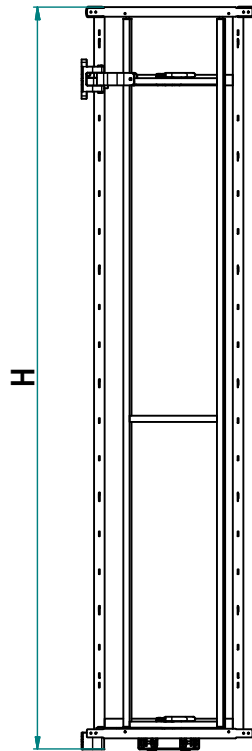

Meccanismi - Mechanisms

MASTER - Colonna estrazione totale / Total extraction reversible Column

Art. **808**

CHIUSO
Closed

APERTO
Open

1808
Ellite (E)
Oval Wire 10x4mm
Bilaminated 5mm Panel

1808SAG
Dim. Cesti / Dim. Baskets -

Cod.	D x E [mm]
40SAG	285 x 140
40	310 x 225
45SAG	335 x 140
45	360 x 225
50SAG	385 x 140
50	410 x 225
60SAG	485 x 140
60	510 x 225

Standard (N)
Cesto in Filo
Wire Basket

DeLuxe (W)
Wire Basket
Melamine 12mm Panel

Hyper (Y)
Sheet metal Basket
Fe360 Tickness 1,2mm

Ikona (K)
Aluminium AISI6061 Basket
Melamine 12mm Panel

MASTER - Colonna estrazione totale reversibile / *Total extraction reversible Column*
808 A (E) (AS) / 45 CG
Altezza / Height -

Code	H [mm]	n° Basket
A	1765	12 (6+6)
B	1140	8 (4+4)
M	840	6 (3+3)
S	575	4 (2+2)

Misure Imballo - Packaging Dimensions -

Cod.	L [mm]	W [mm]	Size Packaging A [mm]	Size Packaging B [mm]	Size Packaging M [mm]	Size Packaging S [mm]
40	400	357	1760x340x120	1220x340x120	1220x340x120	750x340x120
45	450	407	1760x390x120	1220x390x120	1220x390x120	750x390x120
50	500	457	1760x440x120	1220x440x120	1220x440x120	750x440x120
60	600	557	1760x540x120	1220x540x120	1220x540x120	750x540x120