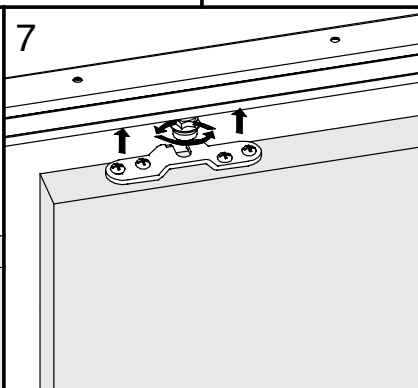

saheco

Jul-2012

SF-A121

SOBREPUESTA / RAISED PLATE / PLATINE SUPERPOSÉE

Poligono Industrial Foradada - 08580 - Sant Quirze de Besora (Barcelona)

Telf. 34-93.852.92.23, Fax.34-93.852.91.59

Export. Telf. 34-93.852.96.15, Fax.34-93.852.91.76

e-mail: saheco@saheco.com

web: www.saheco.com

**GRUPO
TORREMAT**

038060271

Made in Spain