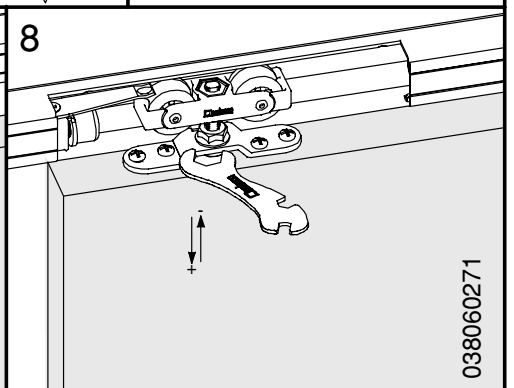

saheco

Jul-2012

SF-A121

SOBREPUESTA / RAISED PLATE / PLATINE SUPERPOSÉE

Poligono Industrial Foradada - 08580 - Sant Quirze de Besora (Barcelona)

Telf. 34-93.852.92.23, Fax.34-93.852.91.59

Export. Telf. 34-93.852.96.15, Fax.34-93.852.91.76

e-mail: saheco@saheco.com

web: www.saheco.com

**GRUPO
TORREMAT**

038060271

Made in Spain