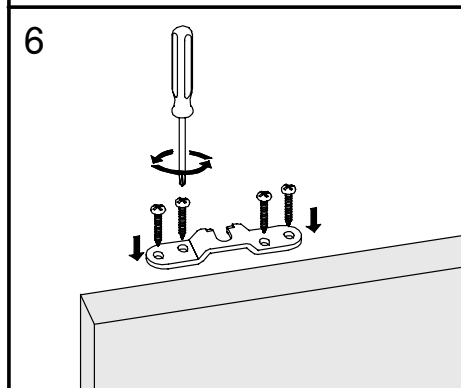

saheco

Jul-2012

SF-A121

SOBREPUESTA / RAISED PLATE / PLATINE SUPERPOSÉE

Poligono Industrial Foradada - 08580 - Sant Quirze de Besora (Barcelona)

Telf. 34-93.852.92.23, Fax.34-93.852.91.59

Export. Telf. 34-93.852.96.15, Fax.34-93.852.91.76

e-mail: saheco@saheco.com

web: www.saheco.com

**GRUPO
TORREMAT**

038060271

Made in Spain