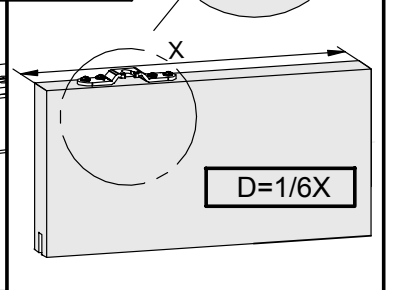

saheco

Jul-2012

SF-A121

SOBREPUESTA / RAISED PLATE / PLATINE SUPERPOSÉE

Poligono Industrial Foradada - 08580 - Sant Quirze de Besora (Barcelona)

Telf. 34-93.852.92.23, Fax.34-93.852.91.59

Export. Telf. 34-93.852.96.15, Fax.34-93.852.91.76

e-mail: saheco@saheco.com

web: www.saheco.com

**GRUPO
TORREMAT**

038060271

Made in Spain