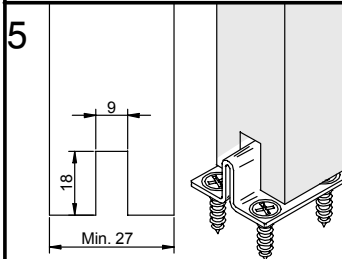

038060271

Made in Spain