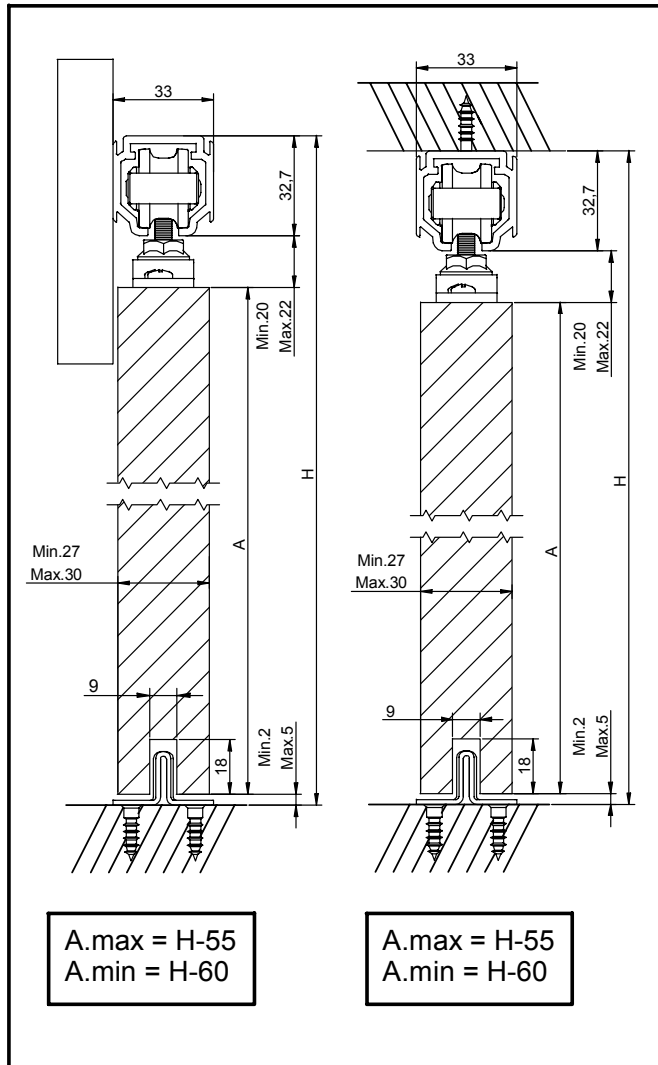

saheco

Jul-2012

SF-A121

SOBREPUESTA / RAISED PLATE / PLATINE SUPERPOSÉE

Poligono Industrial Foradada - 08580 - Sant Quirze de Besora (Barcelona)

Telf. 34-93.852.92.23, Fax.34-93.852.91.59

Export. Telf. 34-93.852.96.15, Fax.34-93.852.91.76

e-mail: saheco@saheco.com

web: www.saheco.com

**GRUPO
TORREMAT**

038060271

Made in Spain