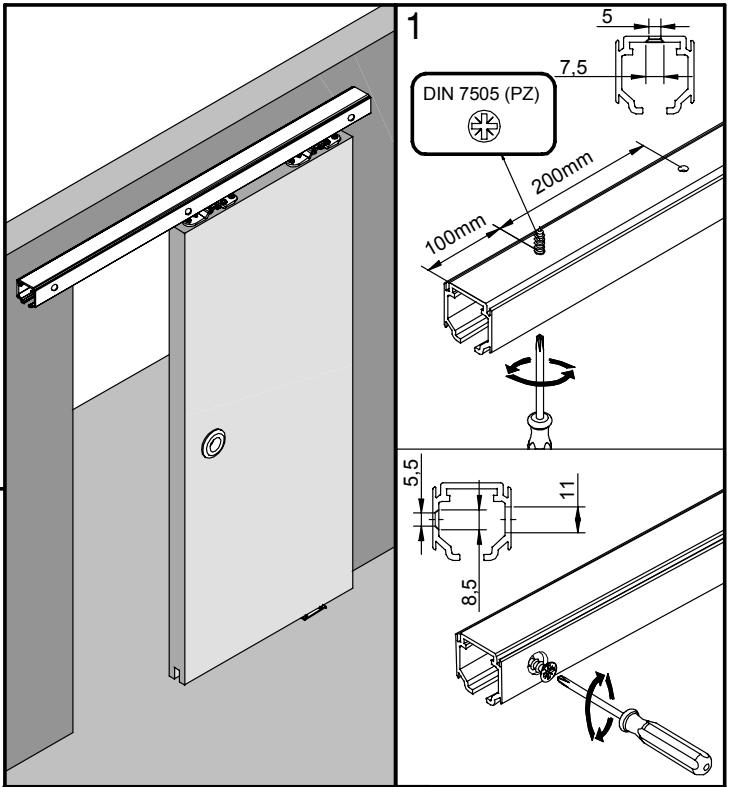

saheco

Jul-2012

SF-A121

SOBREPUESTA / RAISED PLATE / PLATINE SUPERPOSÉE

Poligono Industrial Foradada - 08580 - Sant Quirze de Besora (Barcelona)

Telf. 34-93.852.92.23, Fax.34-93.852.91.59

Export. Telf. 34-93.852.96.15, Fax.34-93.852.91.76

e-mail: saheco@saheco.com

web: www.saheco.com

**GRUPO
TORREMAT**

038060271

Made in Spain