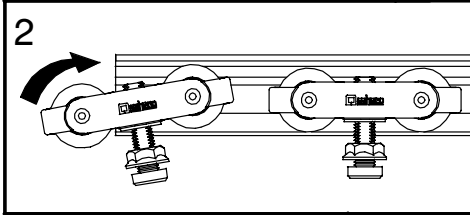

038060271

Made in Spain