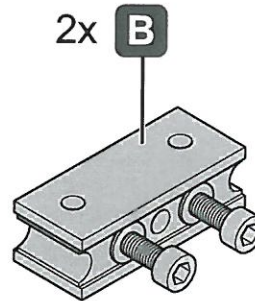

Slido Classic Synchro

940.44.000

i

Classic 40-P
Classic 60-P
Classic 80-P
Classic 100-P

940.44.070

940.44.073

940.44.071
(10 m)

1