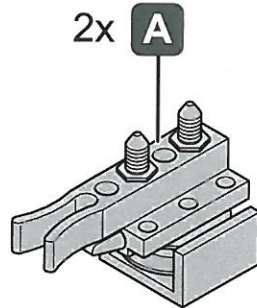

Slido Classic Synchro

940.44.000

i

Classic 40-P
Classic 60-P
Classic 80-P
Classic 100-P

940.44.070

940.44.073

940.44.071
(10 m)

1