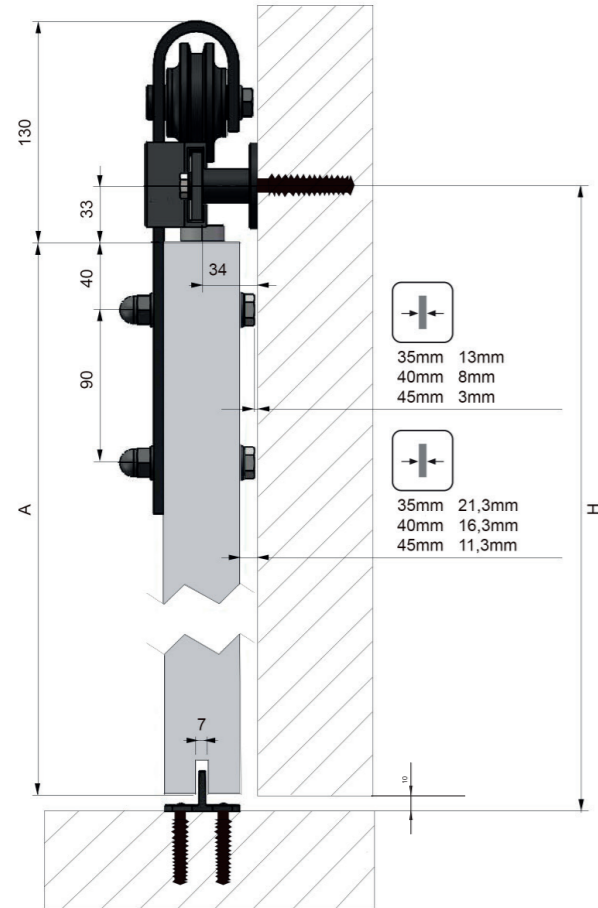

SF-RUSTICO 80 2m

January 2019

Polígono Industrial Foradada - 08580 - Sant Quirze de Besora (Barcelona)
Telf. 34-93.852.92.23, Fax.34-93.852.91.59
Export. Telf. 34-93.852.96.15, Fax.34-93.852.91.76
e-mail: saheco@saheco.com - web: www.saheco.com

MADE IN E.U.

**GRUPO
TORREMAT**

038060519

Ref. 0 989 00

A = H - 43