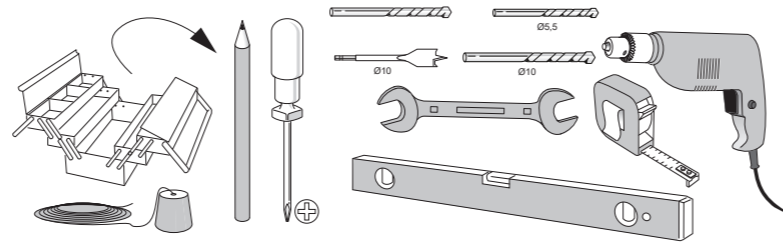

SF-RUSTICO 80 2m

January 2019

Polígono Industrial Foradada - 08580 - Sant Quirze de Besora (Barcelona)
Telf. 34-93.852.92.23, Fax.34-93.852.91.59
Export. Telf. 34-93.852.96.15, Fax.34-93.852.91.76
e-mail: saheco@saheco.com - web: www.saheco.com

MADE IN E.U.

**GRUPO
TORREMAT**

038060519

Ref. 0 989 00

A = H - 43