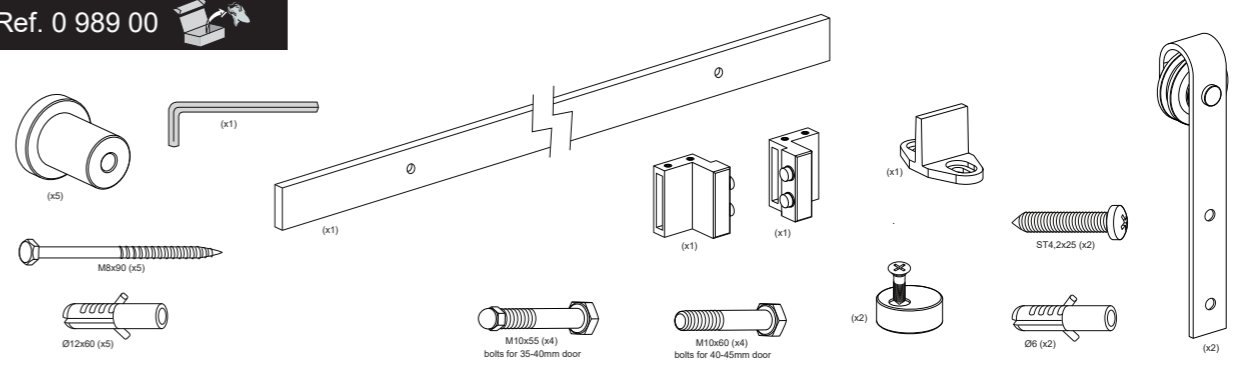

SF-RUSTICO 80 2m

January 2019

Polígono Industrial Foradada - 08580 - Sant Quirze de Besora (Barcelona)
Telf. 34-93.852.92.23, Fax.34-93.852.91.59
Export. Telf. 34-93.852.96.15, Fax.34-93.852.91.76
e-mail: saheco@saheco.com - web: www.saheco.com

MADE IN E.U.

**GRUPO
TORREMAT**

038060519

Ref. 0 989 00

A = H - 43