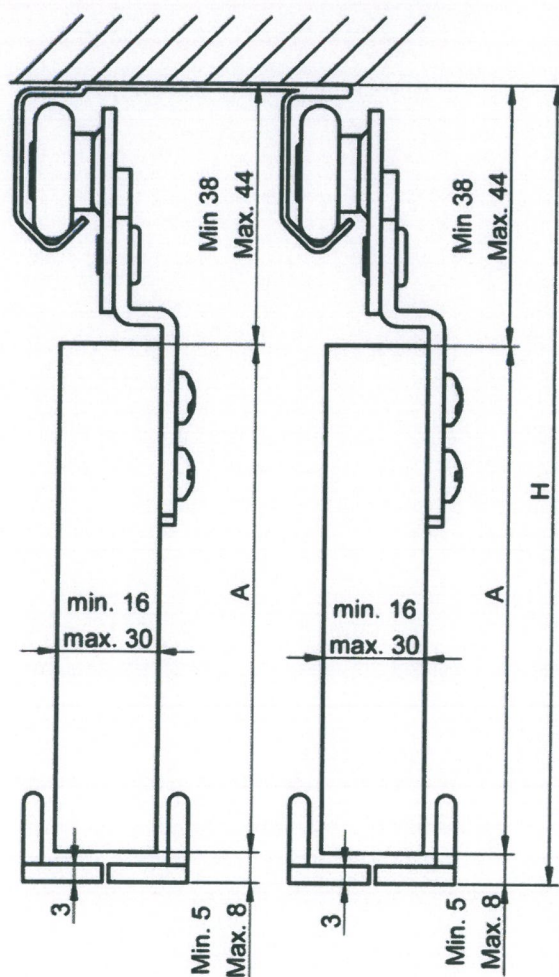

(W)		2	(Y)		1
(Z)		6	(X)		2

Ø4x20

A.max = H-43
 A.min = H-52

A.max = H-43
 A.min = H-52

A.max = H-43
 A.min = H-52

038060175